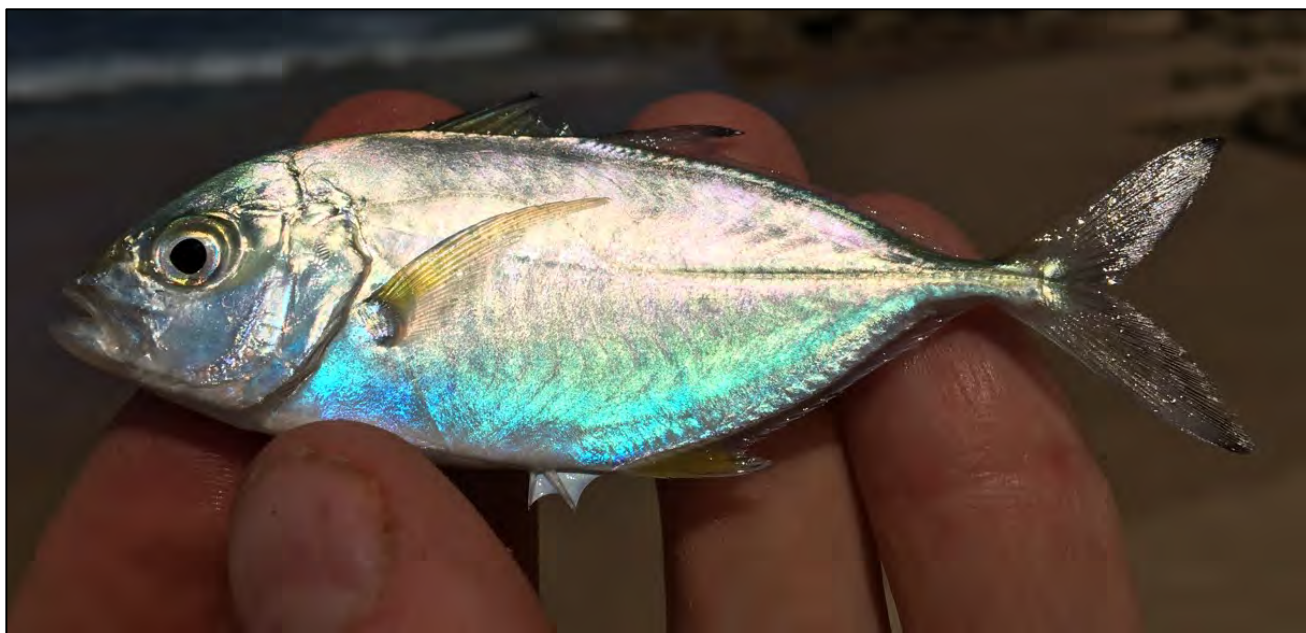

Giant Trevally

Caranx ignobilis

#535 | KwaZulu-Natal, South Africa