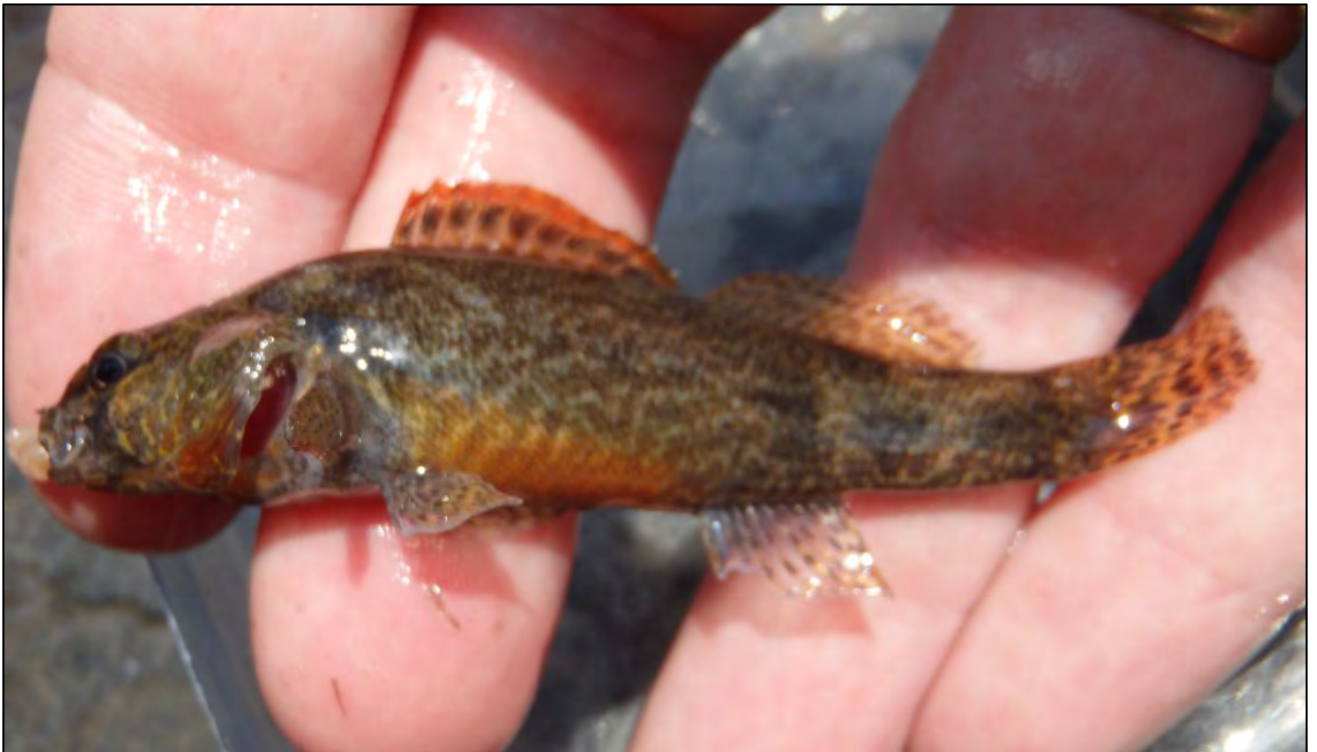

#286 | Mountain View, Arkansas, USA

Plains Darter

Etheostoma pulchellum

#287 | Broken Bow, Oklahoma, USA

Sunburst Darter

Etheostoma mihileze

#288 | Broken Bow, Oklahoma, USA

Cardinal Shiner