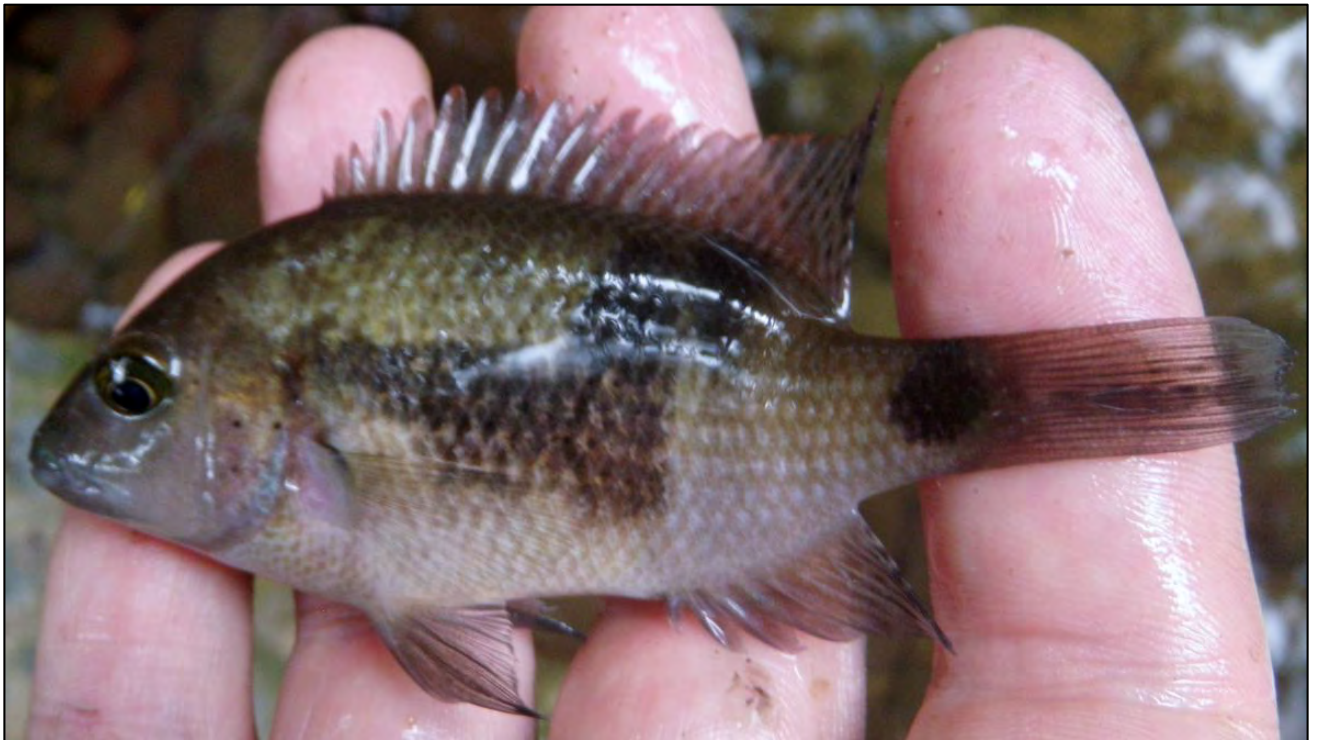

#180 | Caye Caulker, Belize

Bar Jack

Caranx ruber

#181 | Caye Caulker, Belize

Sergeant Major

Abudefduf saxatilis

Horse-eye Jack

Caranx latus

#183 | Caye Caulker, Belize

Doctorfish

Acanthurus chirurgus

Bacalar Tetra

Astyanax bacalarensis

Petén Cichlid

Theraps intermedius

Pale Catfish

Rhamdia guatemalensis

Spottail Killifish

Pseudoxiphophorus bimaculatus

Blue-eye Cichlid

Archocentrus spilurus

#189 | Barton Creek, Belize

Belize Silverside

Atherinella species